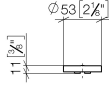

11 188 811

- with hot / cold marking
- for two-hole basin mixer

	Brushed Dark Platinum	11 188 811-99
	Chrome	11 188 811-00
	Brushed Platinum	11 188 811-06
	Platinum	11 188 811-08
	Durabress (23kt Gold)	11 188 811-09
	Dark Chrome	11 188 811-19
	Brushed Durabress (23kt Gold)	11 188 811-28

11 188 811

mm [inches]

11 188 811

Parts for other
finishes can be found
here: [Chrome](#)